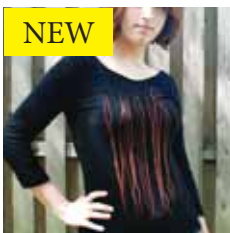

Strings

STRING LINES

SKU: SCST_COLOR

scoop neck cap sleeve tee
tshirt color: black | gray | olive | red

wholesale price: \$14

Top Seller 2013

.....

SKU: 34ST_COLOR

3/4 sleeve ballet neck
black | gray | olive | red

wholesale price: \$16

Pinwheels

CASCADING PINWHEELS

SKU: SCPINS_COLOR

scoop neck cap sleeve tee
tshirt color: gray | navy blue

wholesale price: \$14

.....

SKU: 34PINS_COLOR

3/4 sleeve ballet neck
tshirt color: gray | navy blue

wholesale price: \$16

Deco Swirl

DECO SWIRL

SKU: SCDS_COLOR

scoop neck cap sleeve tee
tshirt color: gray | purple

wholesale price: \$14